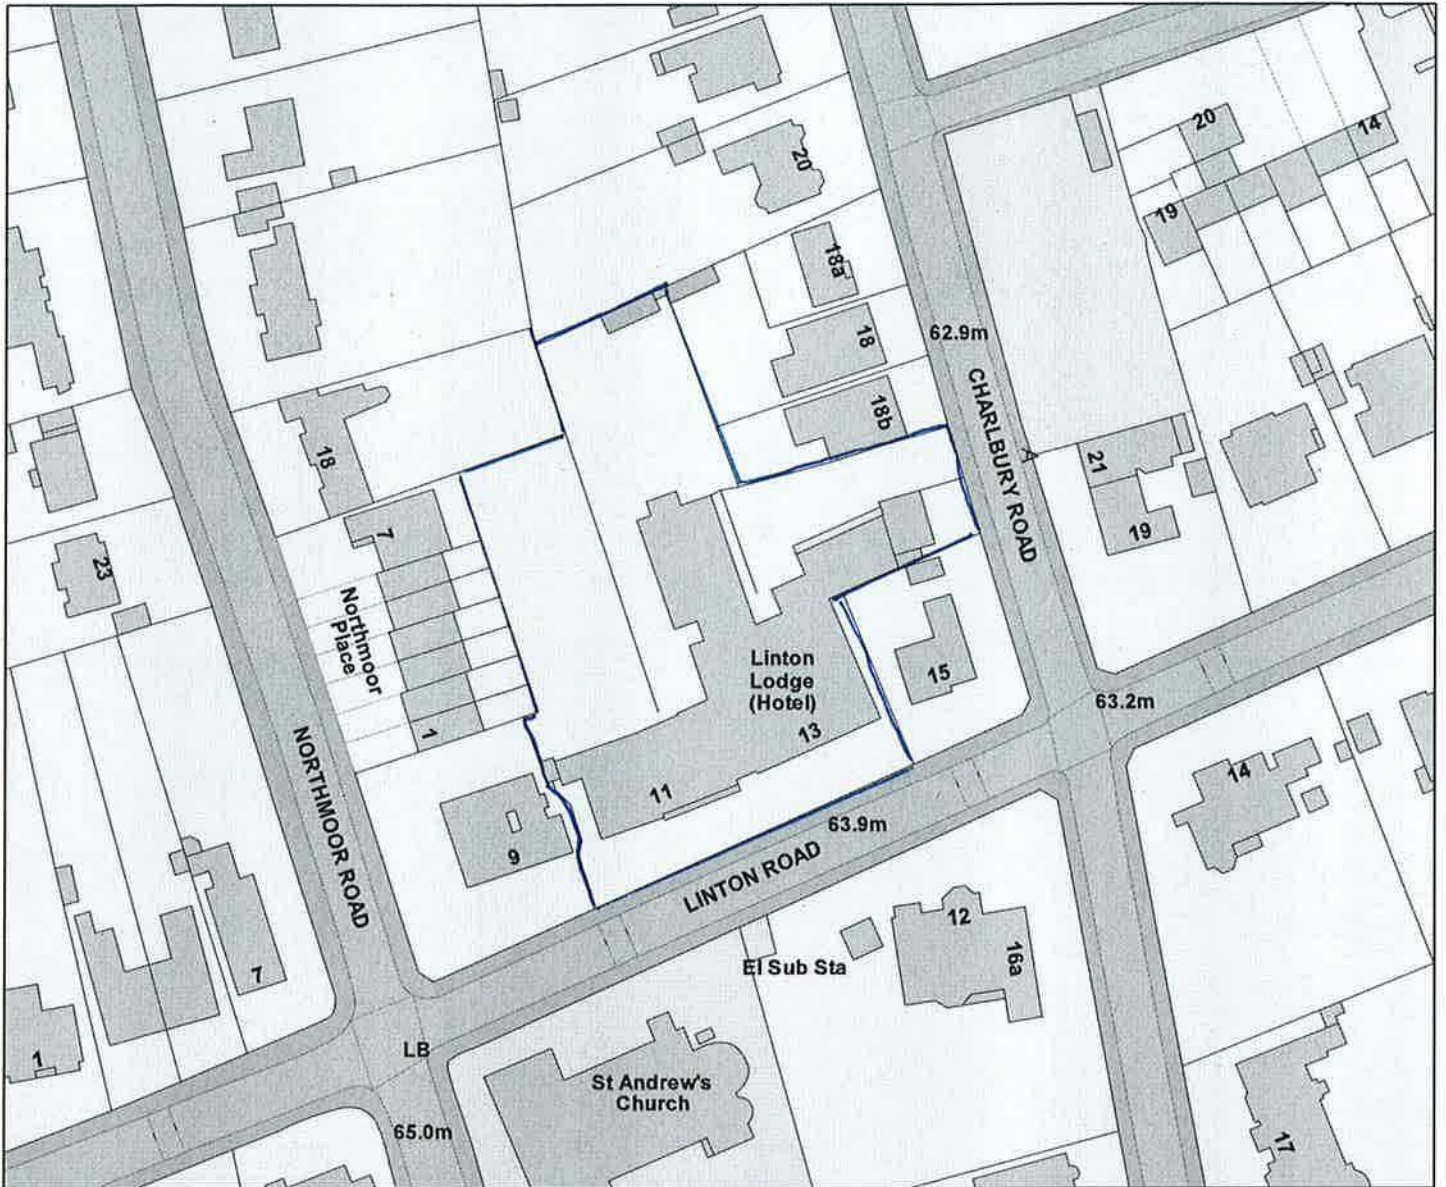

Appendix 1

Linton Lodge Hotel

Legend

Scale: 1:1250

© Crown Copyright and database right 2011. Ordnance Survey 100019348.

Organisation	Not Set
Department	Not Set
Comments	
Date	19 June 2012
SLA Number	Not Set

This page is intentionally left blank